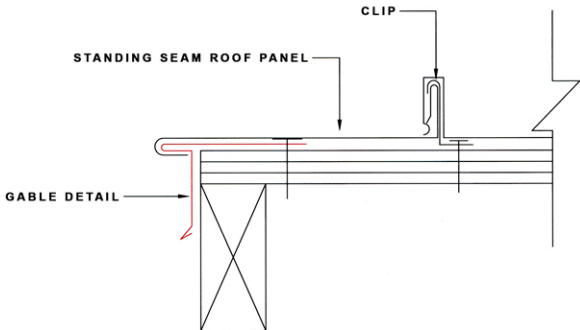

CONSTRUCTION DETAILS

GABLE DRIP EDGE

Architectural Sheetmetal Products, Inc.
1329 Amsterdam Road · Route Five
Scotia, New York 12302
Toll Free: 888.901.6144 Web: aspincorp.com