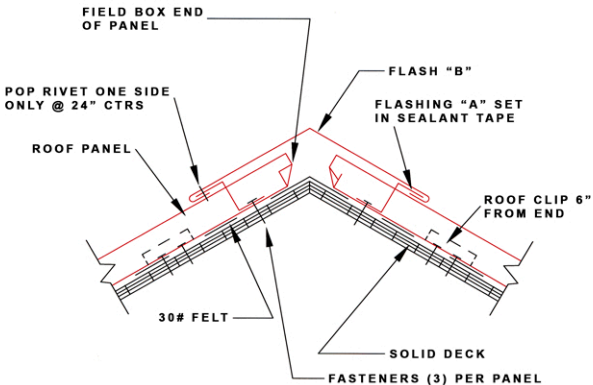

## CONSTRUCTION DETAILS

**RIDGE CAP-A**

Architectural Sheetmetal Products, Inc.  
1329 Amsterdam Road · Route Five  
Scotia, New York 12302  
Toll Free: 888.901.6144 Web: [aspincorp.com](http://aspincorp.com)