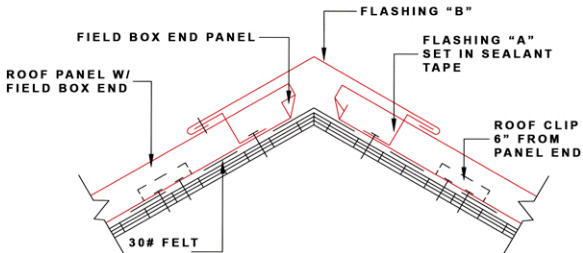

CONSTRUCTION DETAILS

RIDGE CAP-B

Architectural Sheetmetal Products, Inc.
1329 Amsterdam Road . Route Five
Scotia, New York 12302
Toll Free: 888.901.6144 Web: aspincorp.com