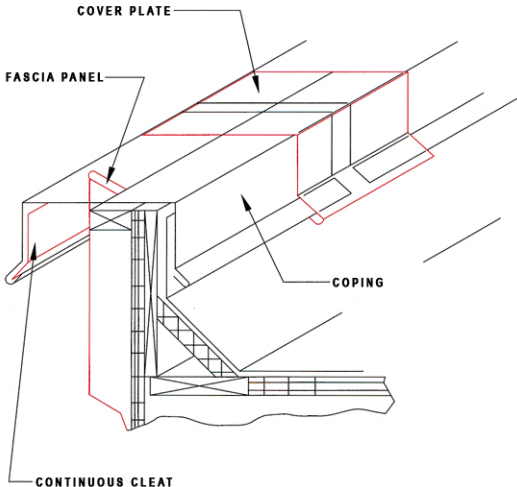

"The Go To Guys For Metal!"

CONSTRUCTION DETAILS

COPING

Architectural Sheetmetal Products, Inc.
1329 Amsterdam Road - Route Five
Scotia, New York 12302
Toll Free: 888.901.6144 Web: aspincorp.com